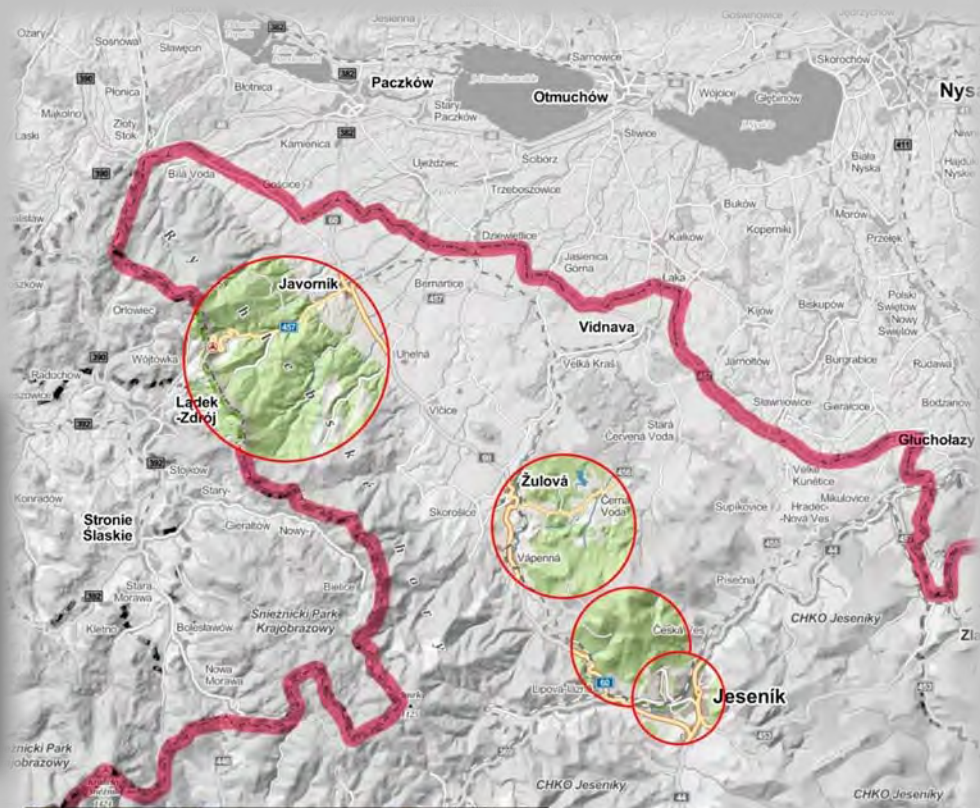

02. 07. 2011

Candidate area – Jeseníky mountains

- Event center - **Jeseník spa**
 - Priessnitz spa (since 1822)
 - Accomodation in spa resort with 600 beds

- Distances from airports:
 - Prague 260 km / 3,5 hrs
 - Krakow 220 km / 3 hrs
 - Wroclaw 130 km / 2 hrs
 - Ostrava 120km / 2 hrs

Proposed terrain for Long distance

■ Javorník

- Distance from Event Center – 30 km
- Size of Area: Approx. 22 square-km
- Previous O-map: NO
- Mountain hilly terrain, deep valleys
- Possible also for Long distance qualification race

Proposed terrain for Middle distance / Relay

■ Žulová

- Distance from Event Center – 18 km
- Size of Area: Approx. 12 square-km
- Previous O-map: NO
- Curly terrain with many stones, stone grounds and mixed visibility

- **Area Sprint F – Jeseník city**
 - Distance from Event Center – 3 km
 - Size of Area: Approx. 0,4 square-km
 - Previous O-map: NO

European Trail Orienteering Championships – proposed terrains and other information