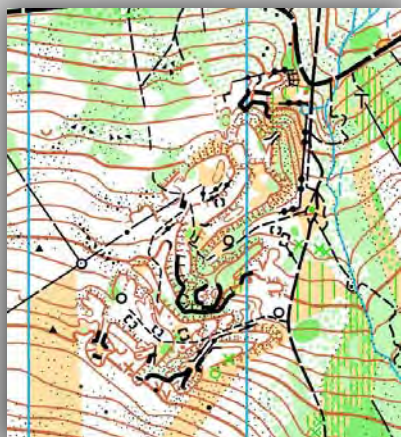

Proposed terrain for Long distance

■ Javorník

- Distance from Event Center – 30 km
- Size of Area: Approx. 22 square-km
- Previous O-map: NO
- Mountain hilly terrain, deep valleys
- Possible also for Long distance qualification race

Proposed terrain for Middle distance / Relay

■ Žulová

- Distance from Event Center – 18 km
- Size of Area: Approx. 12 square-km
- Previous O-map: NO
- Curly terrain with many stones, stone grounds and mixed visibility

Map examples from close map

Proposed terrains for Sprint distance / Sprint Relay

- **Area Sprint Q – Jeseník spa**
 - Distance from Event Center – 0 km
 - Size of Area: Approx. 0,6 square-km
 - Previous O-map: NO