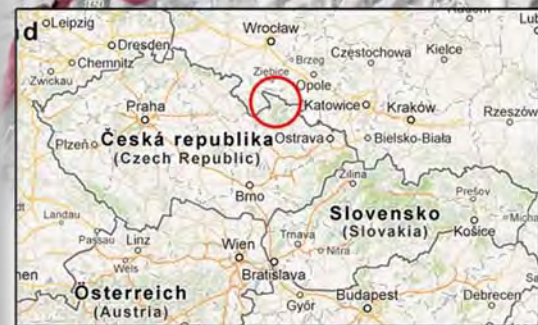

02. 07. 2011

Candidate area – Jeseníky mountains

- Event center - **Jeseník spa**
 - Priessnitz spa (since 1822)
 - Accomodation in spa resort with 600 beds

- Distances from airports:
 - Prague 260 km / 3,5 hrs
 - Krakow 220 km / 3 hrs
 - Wroclaw 130 km / 2 hrs
 - Ostrava 120km / 2 hrs

Proposed terrain for Middle distance / Relay

■ Žulová

- Distance from Event Center – 18 km
- Size of Area: Approx. 12 square-km
- Previous O-map: NO
- Curly terrain with many stones, stone grounds and mixed visibility